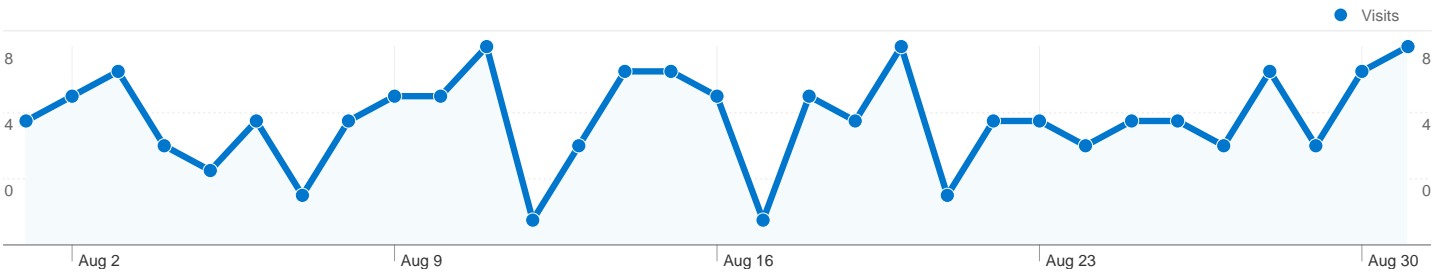

# Keywords

Aug 1, 2010 - Aug 31, 2010

Comparing to: Site

Search sent 158 total visits via 120 keywords + cities

Site Usage

<b>Visits</b> <b>158</b> % of Site Total: <b>94.61%</b>	<b>Pages/Visit</b> <b>1.39</b> Site Avg: <b>1.38 (0.21%)</b>	<b>Avg. Time on Site</b> <b>00:00:25</b> Site Avg: <b>00:00:25 (-1.89%)</b>	<b>% New Visits</b> <b>96.84%</b> Site Avg: <b>97.01% (-0.18%)</b>	<b>Bounce Rate</b> <b>63.29%</b> Site Avg: <b>63.47% (-0.29%)</b>
--	---	--	---	--

Keyword	City	Visits	Pages/Visit	Avg. Time on Site	% New Visits	Bounce Rate
ratchet spanners	London	18	1.61	00:00:36	100.00%	44.44%
ratchet spanner	London	6	1.67	00:00:45	100.00%	33.33%
ratchet spanners	Melbourne	5	1.20	00:00:11	100.00%	80.00%
ratchet spanners	Sydney	4	1.50	00:01:26	100.00%	50.00%
ratchet spanners	Perth	3	1.67	00:00:28	100.00%	33.33%
rachet spanners	Melbourne	2	1.50	00:00:12	100.00%	50.00%
ratchet spanners	Mumbai	2	1.50	00:00:23	50.00%	50.00%
ratchet spanners	Edinburgh	2	1.50	00:01:11	100.00%	50.00%
ratchet spanners	Aberdeen	2	1.50	00:00:06	50.00%	50.00%
ratchet spanners	Manchester	2	1.00	00:00:00	100.00%	100.00%
ratchet spanners	Adelaide	2	1.50	00:00:16	100.00%	50.00%
ratchet spanners	Belfast	2	1.50	00:00:42	100.00%	50.00%
"ratchet spanners"	Allentown	1	1.00	00:00:00	100.00%	100.00%
*ratchet spanner*	Pretoria	1	1.00	00:00:00	100.00%	100.00%
cheap ratchet spanners	London	1	1.00	00:00:00	100.00%	100.00%
cheap ratchet spanners	Melbourne	1	2.00	00:01:40	100.00%	0.00%
how are spanners manufactured	London	1	2.00	00:00:24	100.00%	0.00%
rachet spanner	Jakarta	1	1.00	00:00:00	100.00%	100.00%
rachet spanner	Singapore	1	1.00	00:00:00	100.00%	100.00%
rachet spanner	Dublin	1	1.00	00:00:00	100.00%	100.00%
rachet spanner	London	1	1.00	00:00:00	100.00%	100.00%